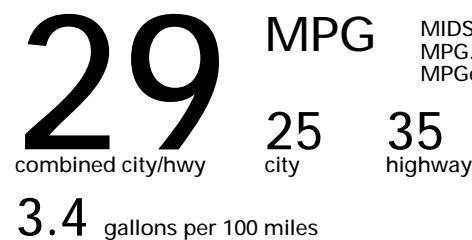

Fuel Economy

MIDSIZE CARS range from 12 to 136 MPG. The best vehicle rates 136 MPGe.

You save $500
in fuel costs over 5 years compared to the average new vehicle.

Annual fuel cost **$1,400**

Fuel Economy & Greenhouse Gas Rating (tailpipe only) Smog Rating (tailpipe only)

This vehicle emits 311 grams CO₂ per mile. The best emits 0 grams per mile (tailpipe only). Producing and distributing fuel also create emissions; learn more at fueleconomy.gov.