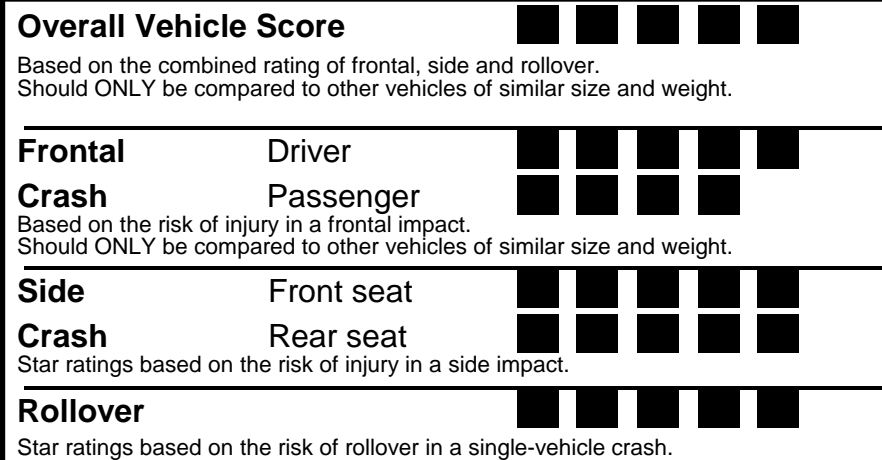

GOVERNMENT 5-STAR SAFETY RATINGS

Star ratings range from 1 to 5 stars ( ) with 5 being the highest.
Source: National Highway Traffic Safety Administration (NHTSA).
www.safercar.gov or 1-888-327-4236

Manufacturer's suggested retail price includes Manufacturer's recommended pre-delivery service. License and title fees, state and local taxes and other dealer installed options and accessories are not included in the manufacturer's suggested retail price.

PARTS CONTENT INFORMATION

FOR VEHICLES IN THIS CAR LINE U.S./CANADIAN PARTS CONTENT: 60 %

MAJOR SOURCES OF FOREIGN PARTS: KOREA: 40%

NOTE: PARTS CONTENT DOES NOT INCLUDE FINAL ASSEMBLY, DISTRIBUTION, OR OTHER NON-PARTS COSTS.

FOR THIS VEHICLE FINAL ASSEMBLY POINT: WEST POINT, GA, USA

COUNTRY OF ORIGIN ENGINE:

TRANSMISSION:

USA
USA