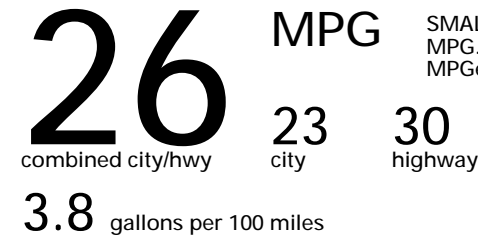

MSRP INCLUDING OPTIONS

\$ 27,740.00

INLAND FREIGHT AND HANDLING

\$ 1,045.00

TOTAL MANUFACTURER'S SUGGESTED RETAIL PRICE

\$ 28,785.00

TOTAL ADDITIONAL WEIGHT: 21.0

When you purchase this vehicle, Kia America, Inc. collects personal information you provide to the dealership. For information on our collection and use of personal information and your rights, please see our Privacy policy on www.kia.com.

Fuel Economy

SMALL SUVS range from 18 to 120 MPG. The best vehicle rates 136 MPGe.

You spend **\$250** more in fuel costs over 5 years compared to the average new vehicle.

Annual fuel cost **\$1,550**

Fuel Economy & Greenhouse Gas Rating (tailpipe only) Smog Rating (tailpipe only)